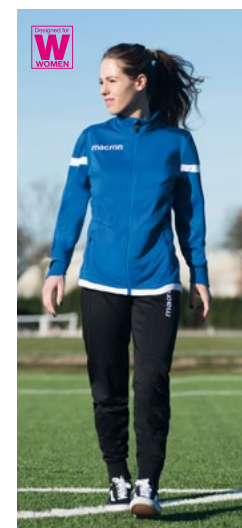

VICTORY FULL ZIP TOP
ERA PANT

BRILLIANCE MICRO FULL ZIP TOP
SAFON PANT

CHIMERA TRACKSUIT

TOTAL LOOK
CAMPIONE

EOS FULL ZIP TOP
OSIRIS HERO PANT

TOTAL LOOK
COMPETITION

ANUKET FULL ZIP TOP
OSIRIS PANT

TOTAL LOOKS