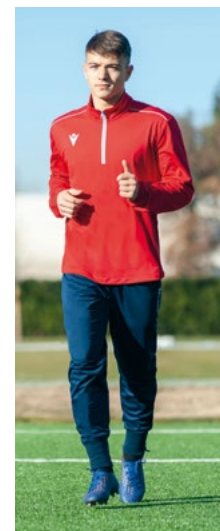

TOTAL LOOK
ACADEMY

DEVON SET

TOTAL LOOK
ACADEMY_{evo}

IGUAZU 1/4 ZIP TOP
IGUAZU PANT

SALZACK TOP
NECKAR PANT

TOTAL LOOK
ACADEMY_{evo}

HAVEL 1/4 ZIP TOP
IGUAZU PANT

TOTAL LOOK
EPIC