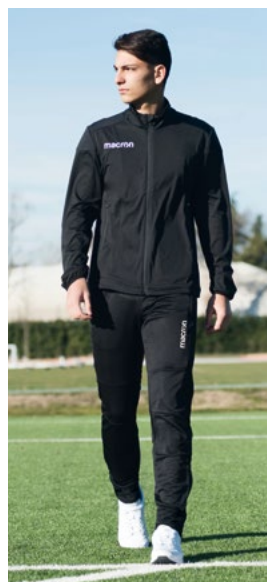

COURMAYER
SOFTSHELL JACKET