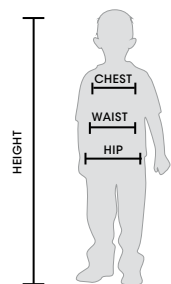

These size charts have been developed on the basis of years of experience and can be used as a guideline when buying Macron. Macron products are made to meet the highest standards and are subject to strict quality control procedures. Garments however can discolour due to substances such as mud and grass, liniment or oil, and of course perspiration, all of which may not be fully removable by washing. The extent of discolouration can be greatly reduced by following a few simple procedures. Soaking and/or washing the garment in water and detergent as soon as possible after use can reduce discolouration, using at least the same volume of water as the garment being treated. Always follow detergent manufacturers instructions, especially those intended to tackle heavy stains and avoid products containing bleach. Macron cannot accept any liability for discolouration or damage to garments resulting from staining caused by elements foreign to the materials used in manufacture. On photographic reproduction and print some colour changes may occur between pictures and original products. We reserve the right to make product/technical changes (in design, colour, function and material), which we feel, will make for improvement of the product. We do not accept any responsibility for printing errors in the catalogue.

SIZES

JUNIOR UP TO 13 YEARS OF AGE

	BOY/UNISEX							
	HEIGHT		CHEST		WAIST		HIP	
	cm	inch	cm	inch	cm	inch	cm	inch
4XS	110 - 119	3Ft7 - 3Ft11	60 - 64	23.5 - 25	56 - 59	22 - 23	66 - 70	26 - 27.5
3XS	120 - 132	3Ft11 - 4Ft4	64 - 72	25 - 28	59 - 64	23 - 25	70 - 76	27.5 - 30
XXS	133 - 145	4Ft4 - 4Ft9	72 - 80	28 - 31.5	64 - 69	25 - 27	76 - 82	30 - 32
XS	146 - 158	4Ft9 - 5Ft2	80 - 88	31.5 - 34.5	69 - 74	27 - 29	82 - 88	32 - 34.5
S	159 - 171	5Ft2 - 5Ft7	88 - 96	34.5 - 38	74 - 82	29 - 33	88 - 95	34.5 - 38

JUNIOR UP TO 13 YEARS OF AGE

	GIRL							
	HEIGHT		CHEST		WAIST		HIP	
	cm	inch	cm	inch	cm	inch	cm	inch
4XS	110 - 119	3Ft7 - 3Ft11	60 - 64	23.5 - 25	55 - 57	22 - 23	66 - 70	26 - 27.5
3XS	120 - 132	3Ft11 - 4Ft4	64 - 71	25 - 28	57 - 60	23 - 23.5	70 - 76	27.5 - 30
XXS	133 - 145	4Ft4 - 4Ft9	71 - 77	28 - 30	60 - 63	23.5 - 25	76 - 82	30 - 32
XS	146 - 159	4Ft9 - 5Ft2	77 - 84	30 - 33	63 - 67	25 - 26	82 - 89	32 - 35
S	160 - 165	5Ft2 - 5Ft5	84 - 88	33 - 34.5	67 - 71	26 - 28	89 - 95	35 - 37.5