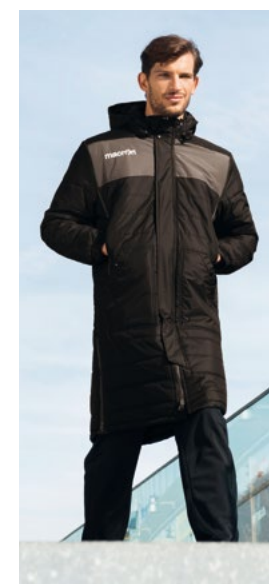

SUVA
LONG PADDED JACKET

COLOURS

02 **01**
ROSSO/BIANCO
RED/WHITE

03 **01**
BLU ROYAL/BIANCO
ROYAL BLUE/WHITE

07 **01**
NAVY/BIANCO
NAVY/WHITE

09 **01**
NERO/BIANCO
BLACK/WHITE

09 **04**
NERO/VERDE
BLACK/GREEN

09 **05**
NERO/GIALLO
BLACK/YELLOW

TOTAL LOOKS

FOOTBALL

TRAINING

TRACKSUITS

ACTIVE

FREE TIME

JACKETS

ACCESSORIES