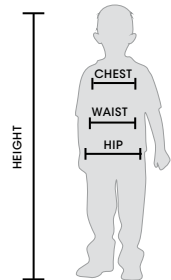

These size charts have been developed on the basis of years of experience and can be used as a guideline when buying Macron. Macron products are made to meet the highest standards and are subject to strict quality control procedures. Garments however can discolour due to substances such as mud and grass, liniment or oil, and of course perspiration, all of which may not be fully removable by washing. The extent of discolouration can be greatly reduced by following a few simple procedures. Soaking and/or washing the garment in water and detergent as soon as possible after use can reduce discolouration, using at least the same volume of water as the garment being treated. Always follow detergent manufacturers instructions, especially those intended to tackle heavy stains and avoid products containing bleach. Macron cannot accept any liability for discolouration or damage to garments resulting from staining caused by elements foreign to the materials used in manufacture. On photographic reproduction and print some colour changes may occur between pictures and original products. We reserve the right to make product/technical changes (in design, colour, function and material), which we feel, will make for improvement of the product. We do not accept any responsibility for printing errors in the catalogue.

SIZES

JUNIOR UP TO 13 YEARS OF AGE