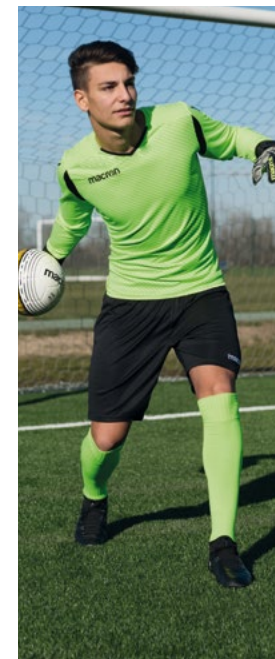

HERCULES SHIRT