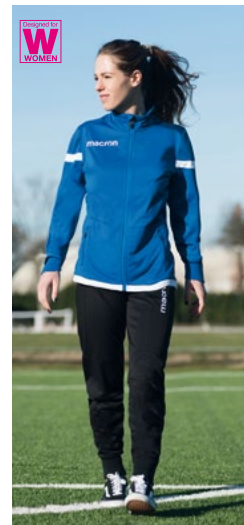

VICTORY FULL ZIP TOP
ERA PANT

BRILLIANCE MICRO FULL ZIP TOP
SAFON PANT

CHIMERA TRACKSUIT

TOTAL LOOK
CAMPIONE

EOS FULL ZIP TOP
OSIRIS HERO PANT

TOTAL LOOK
COMPETITION

ANUKET FULL ZIP TOP
OSIRIS PANT

TOTAL LOOKS