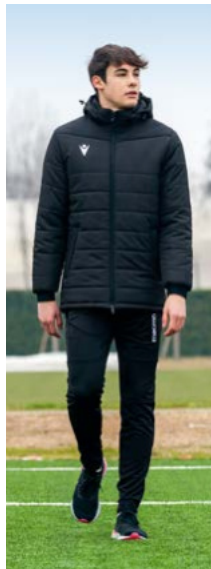

NARVIK PADDED JACKET