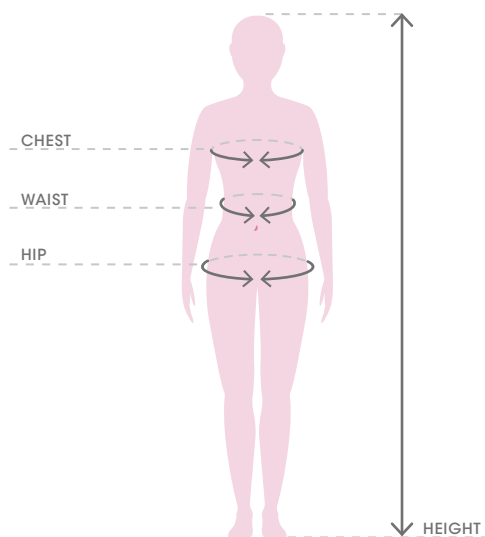

W	GIRL							
	HEIGHT		CHEST		WAIST		HIP	
	cm	feet	cm	inch	cm	inch	cm	inch
4XS	110 - 119	3Ft6 - 3Ft9	60 - 64	23.5 - 25	55 - 57	21.5 - 22.5	66 - 70	26 - 27.5
3XS	120 - 132	3Ft9 - 4Ft3	64 - 71	25 - 28	57 - 60	22.5 - 23.5	70 - 76	27.5 - 30
XXS	133 - 146	4Ft3 - 4Ft8	71 - 77	28 - 30	60 - 63	23.5 - 25	76 - 82	30 - 32
XS	147 - 160	4Ft8 - 5Ft2	77 - 83	30 - 32.7	63 - 66	25 - 26	82 - 88	32 - 34.6
S	159 - 168	5Ft2 - 5Ft5	84 - 88	33 - 34.5	67 - 71	26 - 28	91 - 95	35.8 - 37.5

ADULT

UNISEX	MAN/UNISEX							
	HEIGHT		CHEST		WAIST		HIP	
	cm	feet	cm	inch	cm	inch	cm	inch
M	171 - 179	5Ft6 - 5Ft8	96 - 100	38 - 39.5	84 - 88	33 - 34.5	96 - 100	37.8 - 39.5
L	178 - 185	5Ft8 - 6Ft	100 - 104	39.5 - 41	88 - 92	34.5 - 36	100 - 104	39.5 - 41
XL	183 - 190	6Ft - 6Ft2	104 - 108	41 - 42.5	92 - 97	36 - 38.2	104 - 108	41 - 42.5
XXL	188 - 195	6Ft1 - 6Ft4	108 - 113	42.5 - 44.5	97 - 102	38.2 - 40	108 - 112	42.5 - 44
3XL	193 - 200	6Ft3 - 6Ft5	113 - 122	42.5 - 48	102 - 112	40 - 44	112 - 121	44 - 47.6
4XL	198 - 205	6Ft5 - 6Ft7	122 - 131	48 - 51.6	112 - 122	44 - 48	121 - 130	47.6 - 51.2
5XL	203 - 210	6Ft6 - 6Ft8	131 - 140	51.6 - 55	122 - 132	48 - 52	130 - 139	51.2 - 54.7

ADULT

W	WOMAN							
	HEIGHT		CHEST		WAIST		HIP	
	cm	feet	cm	inch	cm	inch	cm	inch
M	167 - 175	5Ft4 - 5Ft7	88 - 92	34.5 - 36	71 - 75	28 - 29.5	95 - 99	37.5 - 39
L	173 - 181	5Ft6 - 5Ft9	92 - 96	36 - 38	75 - 79	29.5 - 31	99 - 103	39 - 40.5
XL	179 - 187	5Ft8 - 6Ft1	96 - 100	38 - 39	79 - 83	31 - 33	103 - 107	40.5 - 42
XXL	185 - 191	6Ft - 6Ft2	100 - 104	39 - 41	83 - 87	33 - 34	107 - 111	42 - 43.5
3XL	188 - 194	6Ft1 - 6Ft3	104 - 110	41 - 43	87 - 93	34 - 36.5	111 - 117	43.5 - 46
4XL	193 - 200	6Ft3 - 6Ft5	110 - 116	43 - 45.5	93 - 99	36.5 - 39	117 - 123	46 - 48.5