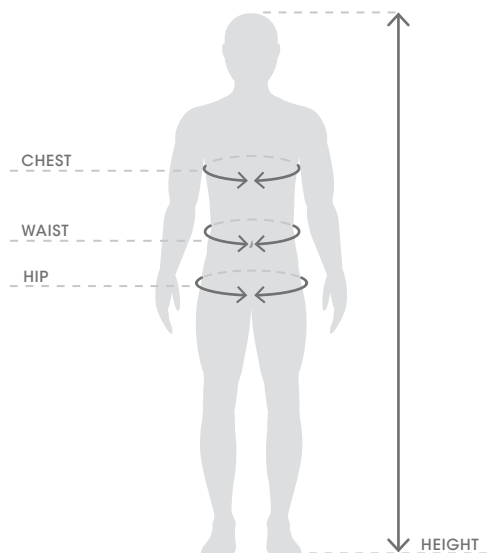

W	GIRL							
	HEIGHT		CHEST		WAIST		HIP	
	cm	feet	cm	inch	cm	inch	cm	inch
4XS	110 - 119	3Ft6 - 3Ft9	60 - 64	23.5 - 25	55 - 57	21.5 - 22.5	66 - 70	26 - 27.5
3XS	120 - 132	3Ft9 - 4Ft3	64 - 71	25 - 28	57 - 60	22.5 - 23.5	70 - 76	27.5 - 30
XXS	133 - 146	4Ft3 - 4Ft8	71 - 77	28 - 30	60 - 63	23.5 - 25	76 - 82	30 - 32
XS	147 - 160	4Ft8 - 5Ft2	77 - 83	30 - 32.7	63 - 66	25 - 26	82 - 88	32 - 34.6
S	159 - 168	5Ft2 - 5Ft5	84 - 88	33 - 34.5	67 - 71	26 - 28	91 - 95	35.8 - 37.5

ADULT

UNISEX	MAN/UNISEX							
	HEIGHT		CHEST		WAIST		HIP	
	cm	feet	cm	inch	cm	inch	cm	inch
M	171 - 179	5Ft6 - 5Ft8	96 - 100	38 - 39.5	84 - 88	33 - 34.5	96 - 100	37.8 - 39.5
L	178 - 185	5Ft8 - 6Ft	100 - 104	39.5 - 41	88 - 92	34.5 - 36	100 - 104	39.5 - 41
XL	183 - 190	6Ft - 6Ft2	104 - 108	41 - 42.5	92 - 97	36 - 38.2	104 - 108	41 - 42.5
XXL	188 - 195	6Ft1 - 6Ft4	108 - 113	42.5 - 44.5	97 - 102	38.2 - 40	108 - 112	42.5 - 44
3XL	193 - 200	6Ft3 - 6Ft5	113 - 122	42.5 - 48	102 - 112	40 - 44	112 - 121	44 - 47.6
4XL	198 - 205	6Ft5 - 6Ft7	122 - 131	48 - 51.6	112 - 122	44 - 48	121 - 130	47.6 - 51.2
5XL	203 - 210	6Ft6 - 6Ft8	131 - 140	51.6 - 55	122 - 132	48 - 52	130 - 139	51.2 - 54.7

ADULT

W	WOMAN							
	HEIGHT		CHEST		WAIST		HIP	
	cm	feet	cm	inch	cm	inch	cm	inch
M	167 - 175	5Ft4 - 5Ft7	88 - 92	34.5 - 36	71 - 75	28 - 29.5	95 - 99	37.5 - 39
L	173 - 181	5Ft6 - 5Ft9	92 - 96	36 - 38	75 - 79	29.5 - 31	99 - 103	39 - 40.5
XL	179 - 187	5Ft8 - 6Ft1	96 - 100	38 - 39	79 - 83	31 - 33	103 - 107	40.5 - 42
XXL	185 - 191	6Ft - 6Ft2	100 - 104	39 - 41	83 - 87	33 - 34	107 - 111	42 - 43.5
3XL	188 - 194	6Ft1 - 6Ft3	104 - 110	41 - 43	87 - 93	34 - 36.5	111 - 117	43.5 - 46
4XL	193 - 200	6Ft3 - 6Ft5	110 - 116	43 - 45.5	93 - 99	36.5 - 39	117 - 123	46 - 48.5