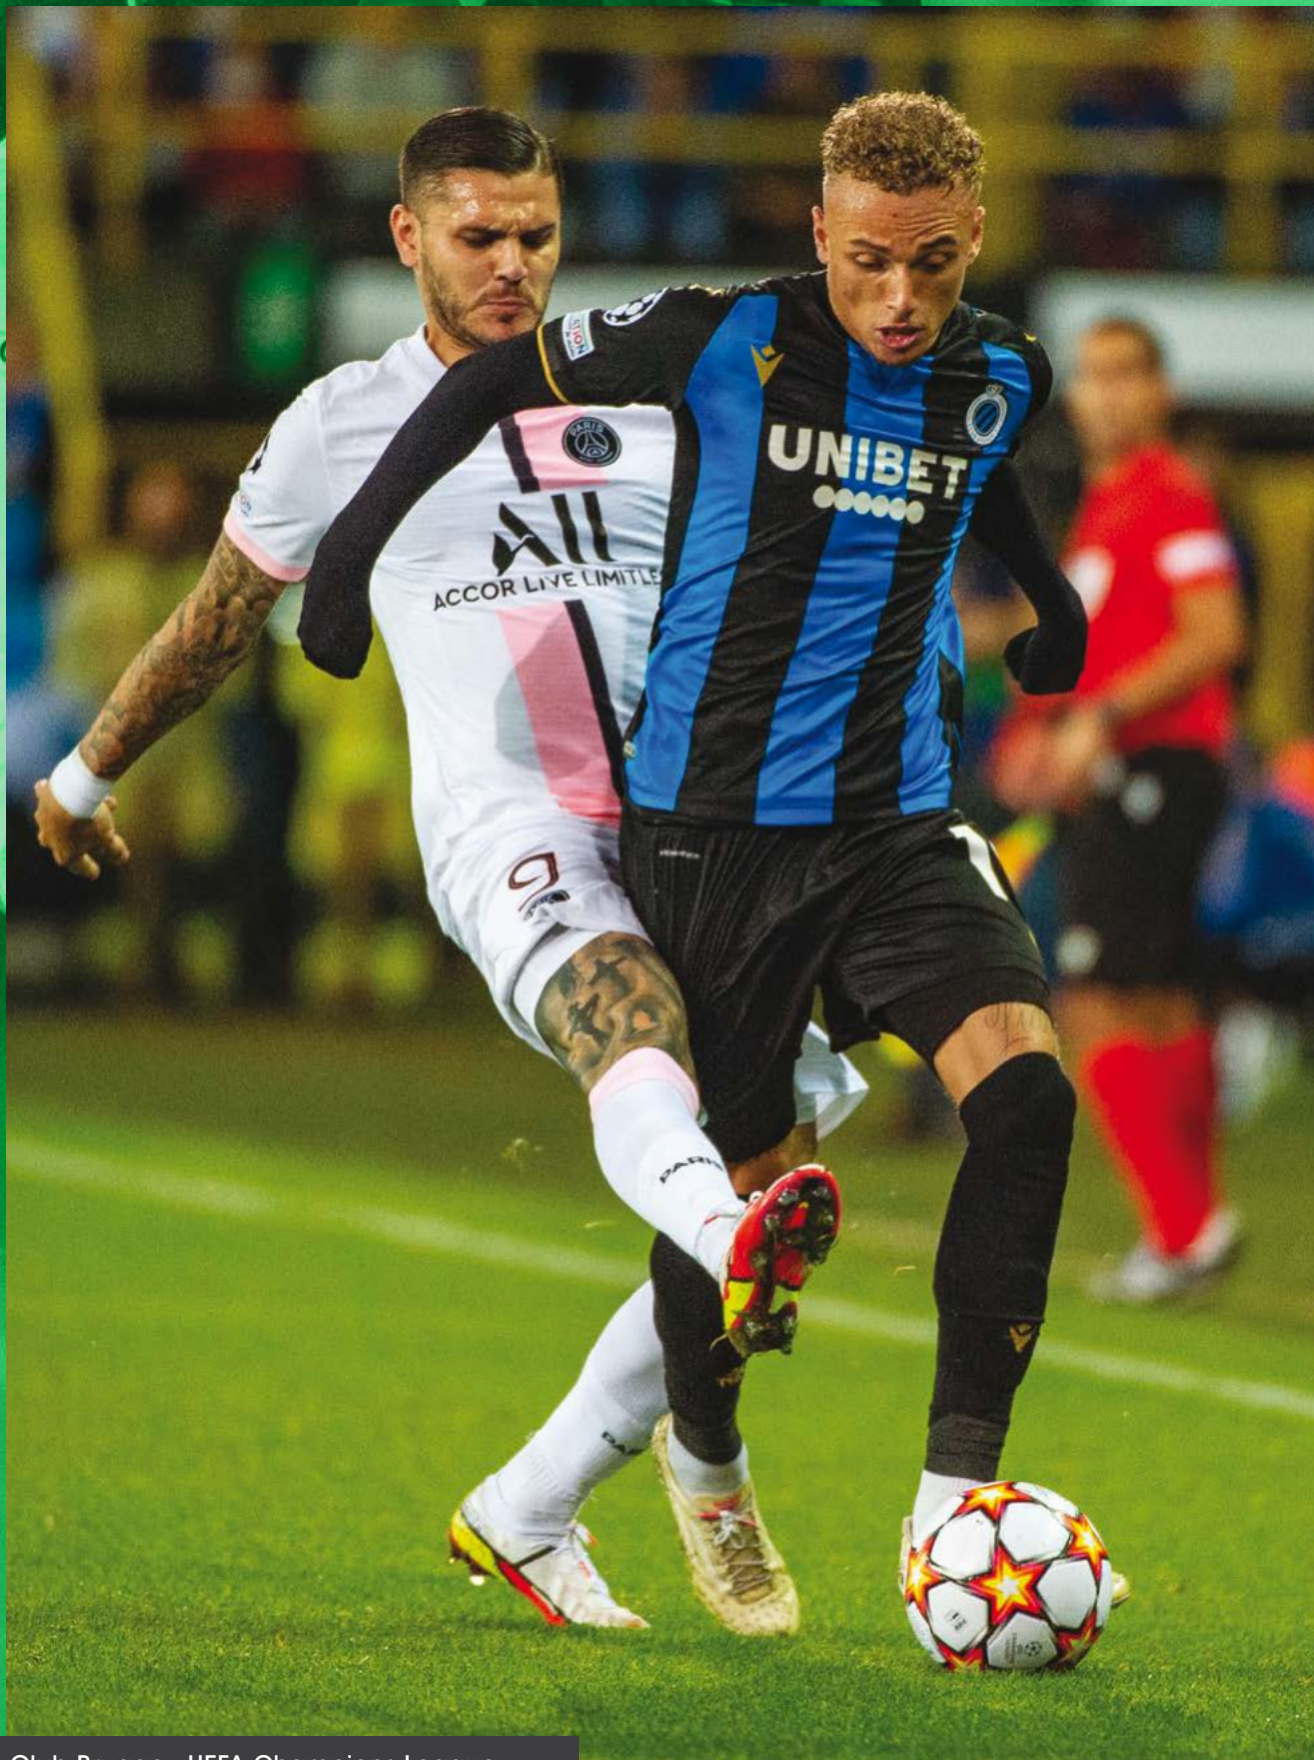

FOOTBALL

Club Brugge - UEFA Champions League

TOTAL LOOKS

FOOTBALL

TRAINING

TRACKSUITS

TECHNICAL UNDERWEAR

ACTIVE TRAINING

FREE TIME

JACKETS

ACCESSORIES