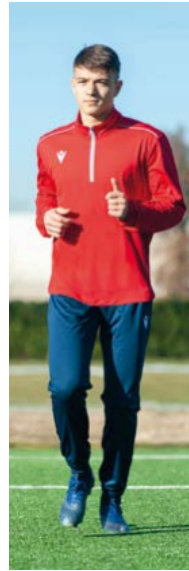

HAVEL 1/4 ZIP TOP
NECKAR PANTS

TOTAL LOOK **INSPIRE**