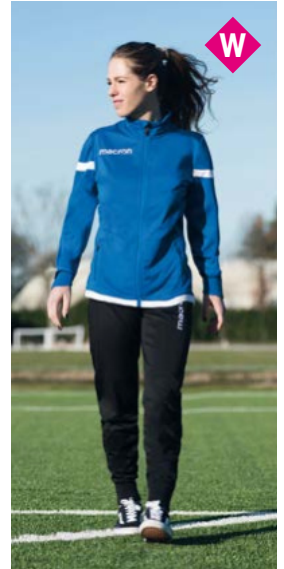

TOTAL LOOK **COMPETITION**

ANUKET FULL ZIP TOP
OSIRIS PANTS