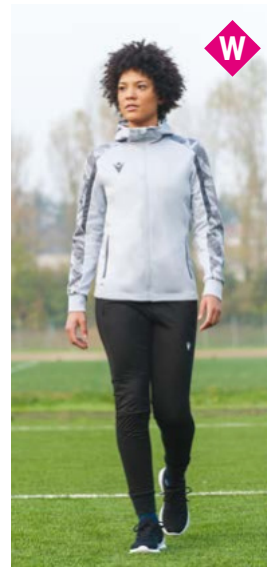

AETHER HOODY FULL ZIP TOP
ABYDOS HERO PANTS

TOTAL LOOK **COMPETITION**

SOBEK FULL ZIP TOP
NEPRI HERO PANTS

TOTAL LOOK **IMAGINATION**

AURORA FULL ZIP TOP
OSIRIS HERO PANTS

TOTAL LOOK **EXCELLENCE**

APHRODITE FULL ZIP TOP
OSIRIS HERO PANTS